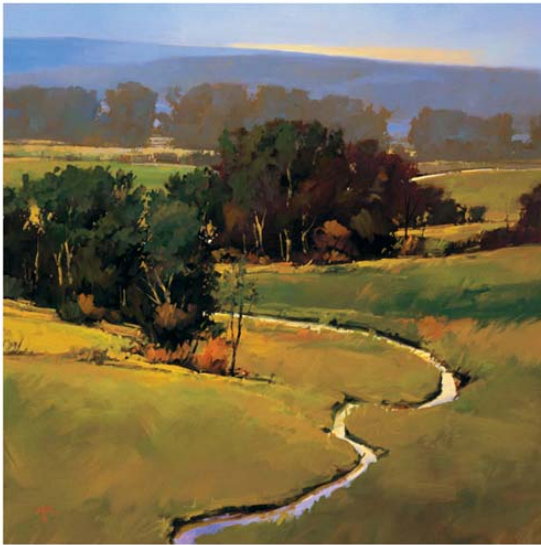

HARDCASTLE GALLERY

5714 Kennett Pike | Centreville, DE 19807

Monday–Friday 10am–6pm | Saturday 10am–4pm

302.655.5230 | www.hardcastlegallery.com

Business to Business Services

Is it time for a new look in your office, board room or public areas? Have your prints faded to a lovely shade of blue? Are you ready to upgrade your company's first impression as well as give your employees a fresh new atmosphere? Then you need to call **Hardcastle Gallery** for our **Business to Business Services**.